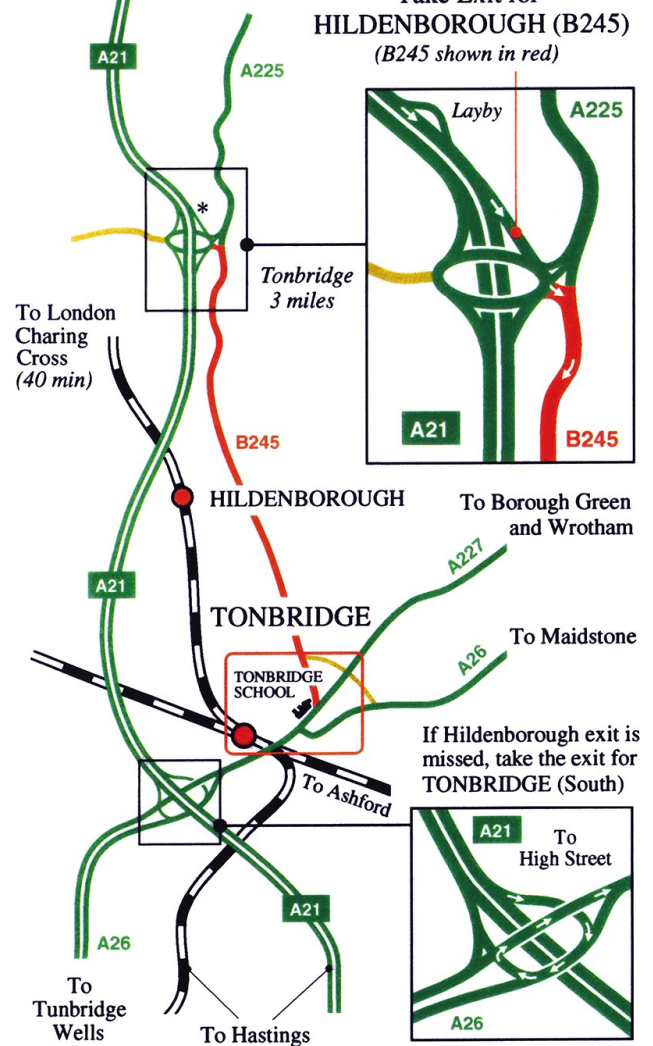

DIRECTIONS TO TONBRIDGE SCHOOL

Address Tonbridge School,
High Street,
Tonbridge,
Kent
TN9 1JP
England

Telephone 01732 365555

From M25 West keep right for M26 under fly-over then immediately left for A21 Sevenoaks and Hastings.

From M25 North and Dartford Crossing keep right for A21.

No exit from M26 to A21 via M25 Junction 5. (Leave M26 at Junction 2A and go through Borough Green).

*Take Exit for HILDENBOROUGH (B245) (B245 shown in red)

To London Charing Cross (40 min)

HILDENBOROUGH

TONBRIDGE

TONBRIDGE SCHOOL

If Hildenborough exit is missed, take the exit for TONBRIDGE (South)

To High Street

To Tunbridge Wells

To Hastings