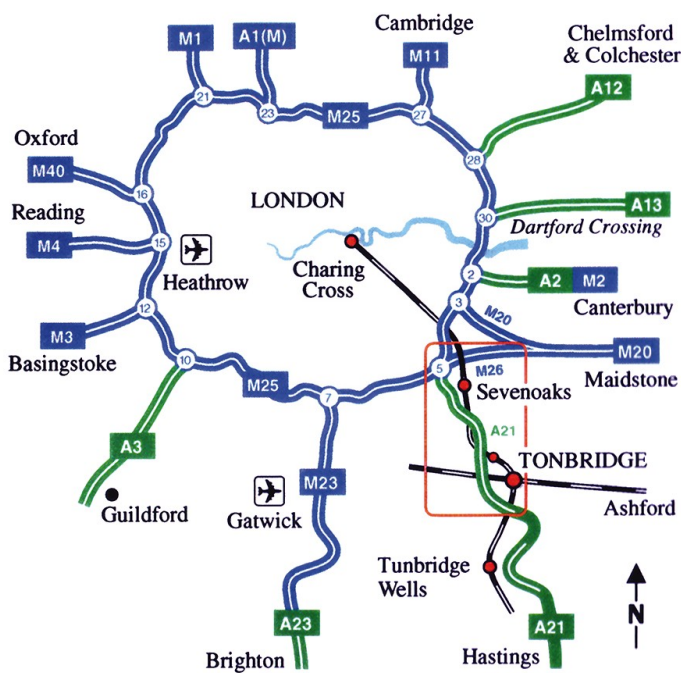

DIRECTIONS TO TONBRIDGE SCHOOL

Address Tonbridge School,
High Street,
Tonbridge,
Kent
TN9 1JP
England

Telephone 01732 365555

From M25 West keep right for M26 under fly-over then immediately left for A21 Sevenoaks and Hastings.

From M25 North and Dartford Crossing keep right for A21.

No exit from M26 to A21 via M25 Junction 5. (Leave M26 at Junction 2A and go through Borough Green).

*Take Exit for HILDENBOROUGH (B245) (B245 shown in red)

To London Charing Cross (40 min)

HILDENBOROUGH

TONBRIDGE

TONBRIDGE SCHOOL

If Hildenborough exit is missed, take the exit for TONBRIDGE (South)

To High Street

To Tunbridge Wells

To Hastings

To Borough Green and Wrotham

To Maidstone

To Ashford