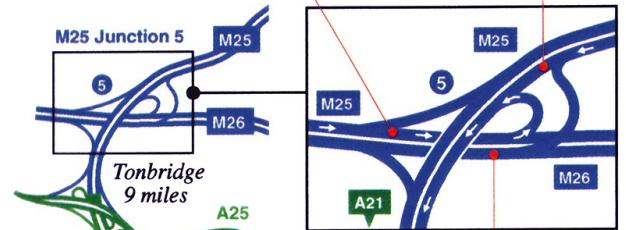

DIRECTIONS TO TONBRIDGE SCHOOL

Address Tonbridge School,
High Street,
Tonbridge,
Kent
TN9 1JP
England

Telephone 01732 365555

From M25 West keep right for M26 under fly-over then immediately left for A21 Sevenoaks and Hastings.

From M25 North and Dartford Crossing keep right for A21.

No exit from M26 to A21 via M25 Junction 5. (Leave M26 at Junction 2A and go through Borough Green).

*Take Exit for HILDENBOROUGH (B245) (B245 shown in red)

To London Charing Cross (40 min)

HILDENBOROUGH

TONBRIDGE

TONBRIDGE SCHOOL

If Hildenborough exit is missed, take the exit for TONBRIDGE (South)

To High Street

To Tunbridge Wells

To Hastings