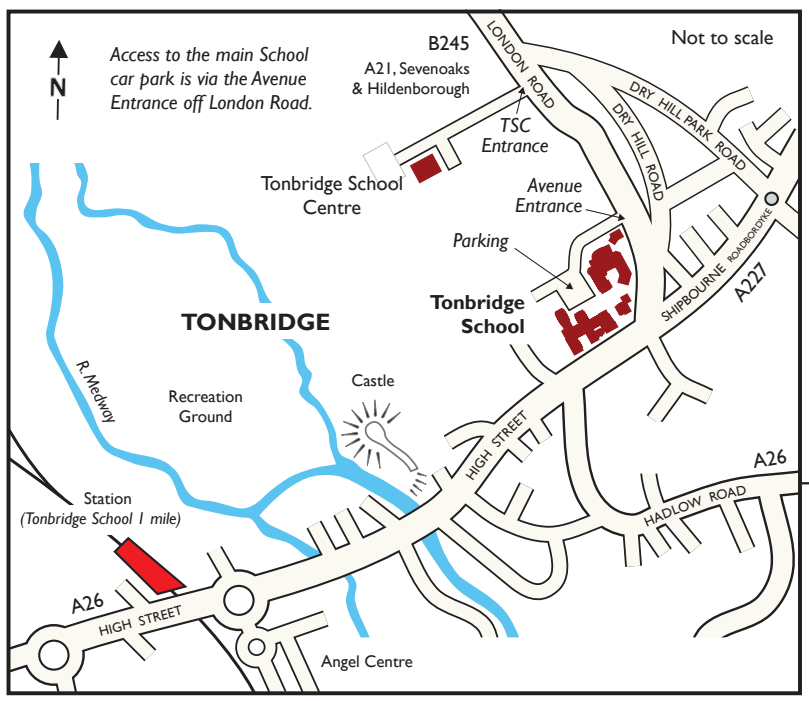

Directions to Tonbridge School