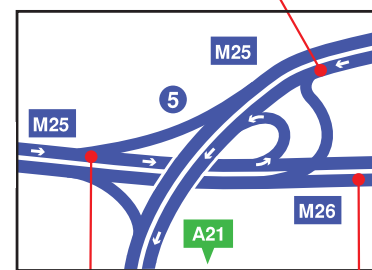

From M25 North and Dartford Crossing keep right for A21

From M25 West keep right for M26 under fly-over then take the immediate left for A21 Sevenoaks and Hastings

No exit from M26 to the A21 via M25 Junction 5. (Leave M26 at Junction 2A and go via A227 Borough Green)

Tonbridge 9 miles

* Take exit for HILDENBOROUGH (B245)

Morley's Roundabout

Tonbridge 3 miles

To London Charing Cross (40 min)

HILDENBOROUGH

To Borough Green and Wrotham

TONBRIDGE