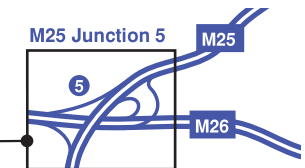

From M25 North and Dartford Crossing keep right for A21

From M25 West keep right for M26 under fly-over then take the immediate left for A21 Sevenoaks and Hastings

No exit from M26 to the A21 via M25 Junction 5. (Leave M26 at Junction 2A and go via A227 Borough Green)

Tonbridge 9 miles

* Take exit for HILDENBOROUGH (B245)

Morley's Roundabout

Tonbridge 3 miles

To London Charing Cross (40 min)

HILDENBOROUGH

To Borough Green and Wrotham

TONBRIDGE