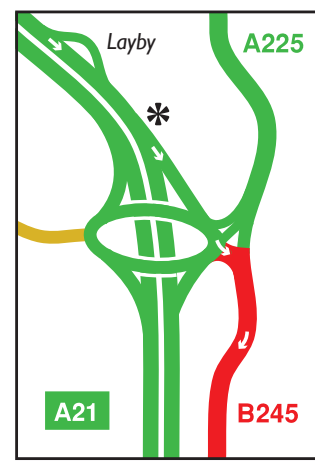

From M25 North and Dartford Crossing keep right for A21

From M25 West keep right for M26 under fly-over then take the immediate left for A21 Sevenoaks and Hastings

No exit from M26 to the A21 via M25 Junction 5. (Leave M26 at Junction 2A and go via A227 Borough Green)

Tonbridge 9 miles

* Take exit for HILDENBOROUGH (B245)

Morley's Roundabout

Tonbridge 3 miles

To London Charing Cross (40 min)

HILDENBOROUGH

To Borough Green and Wrotham

TONBRIDGE