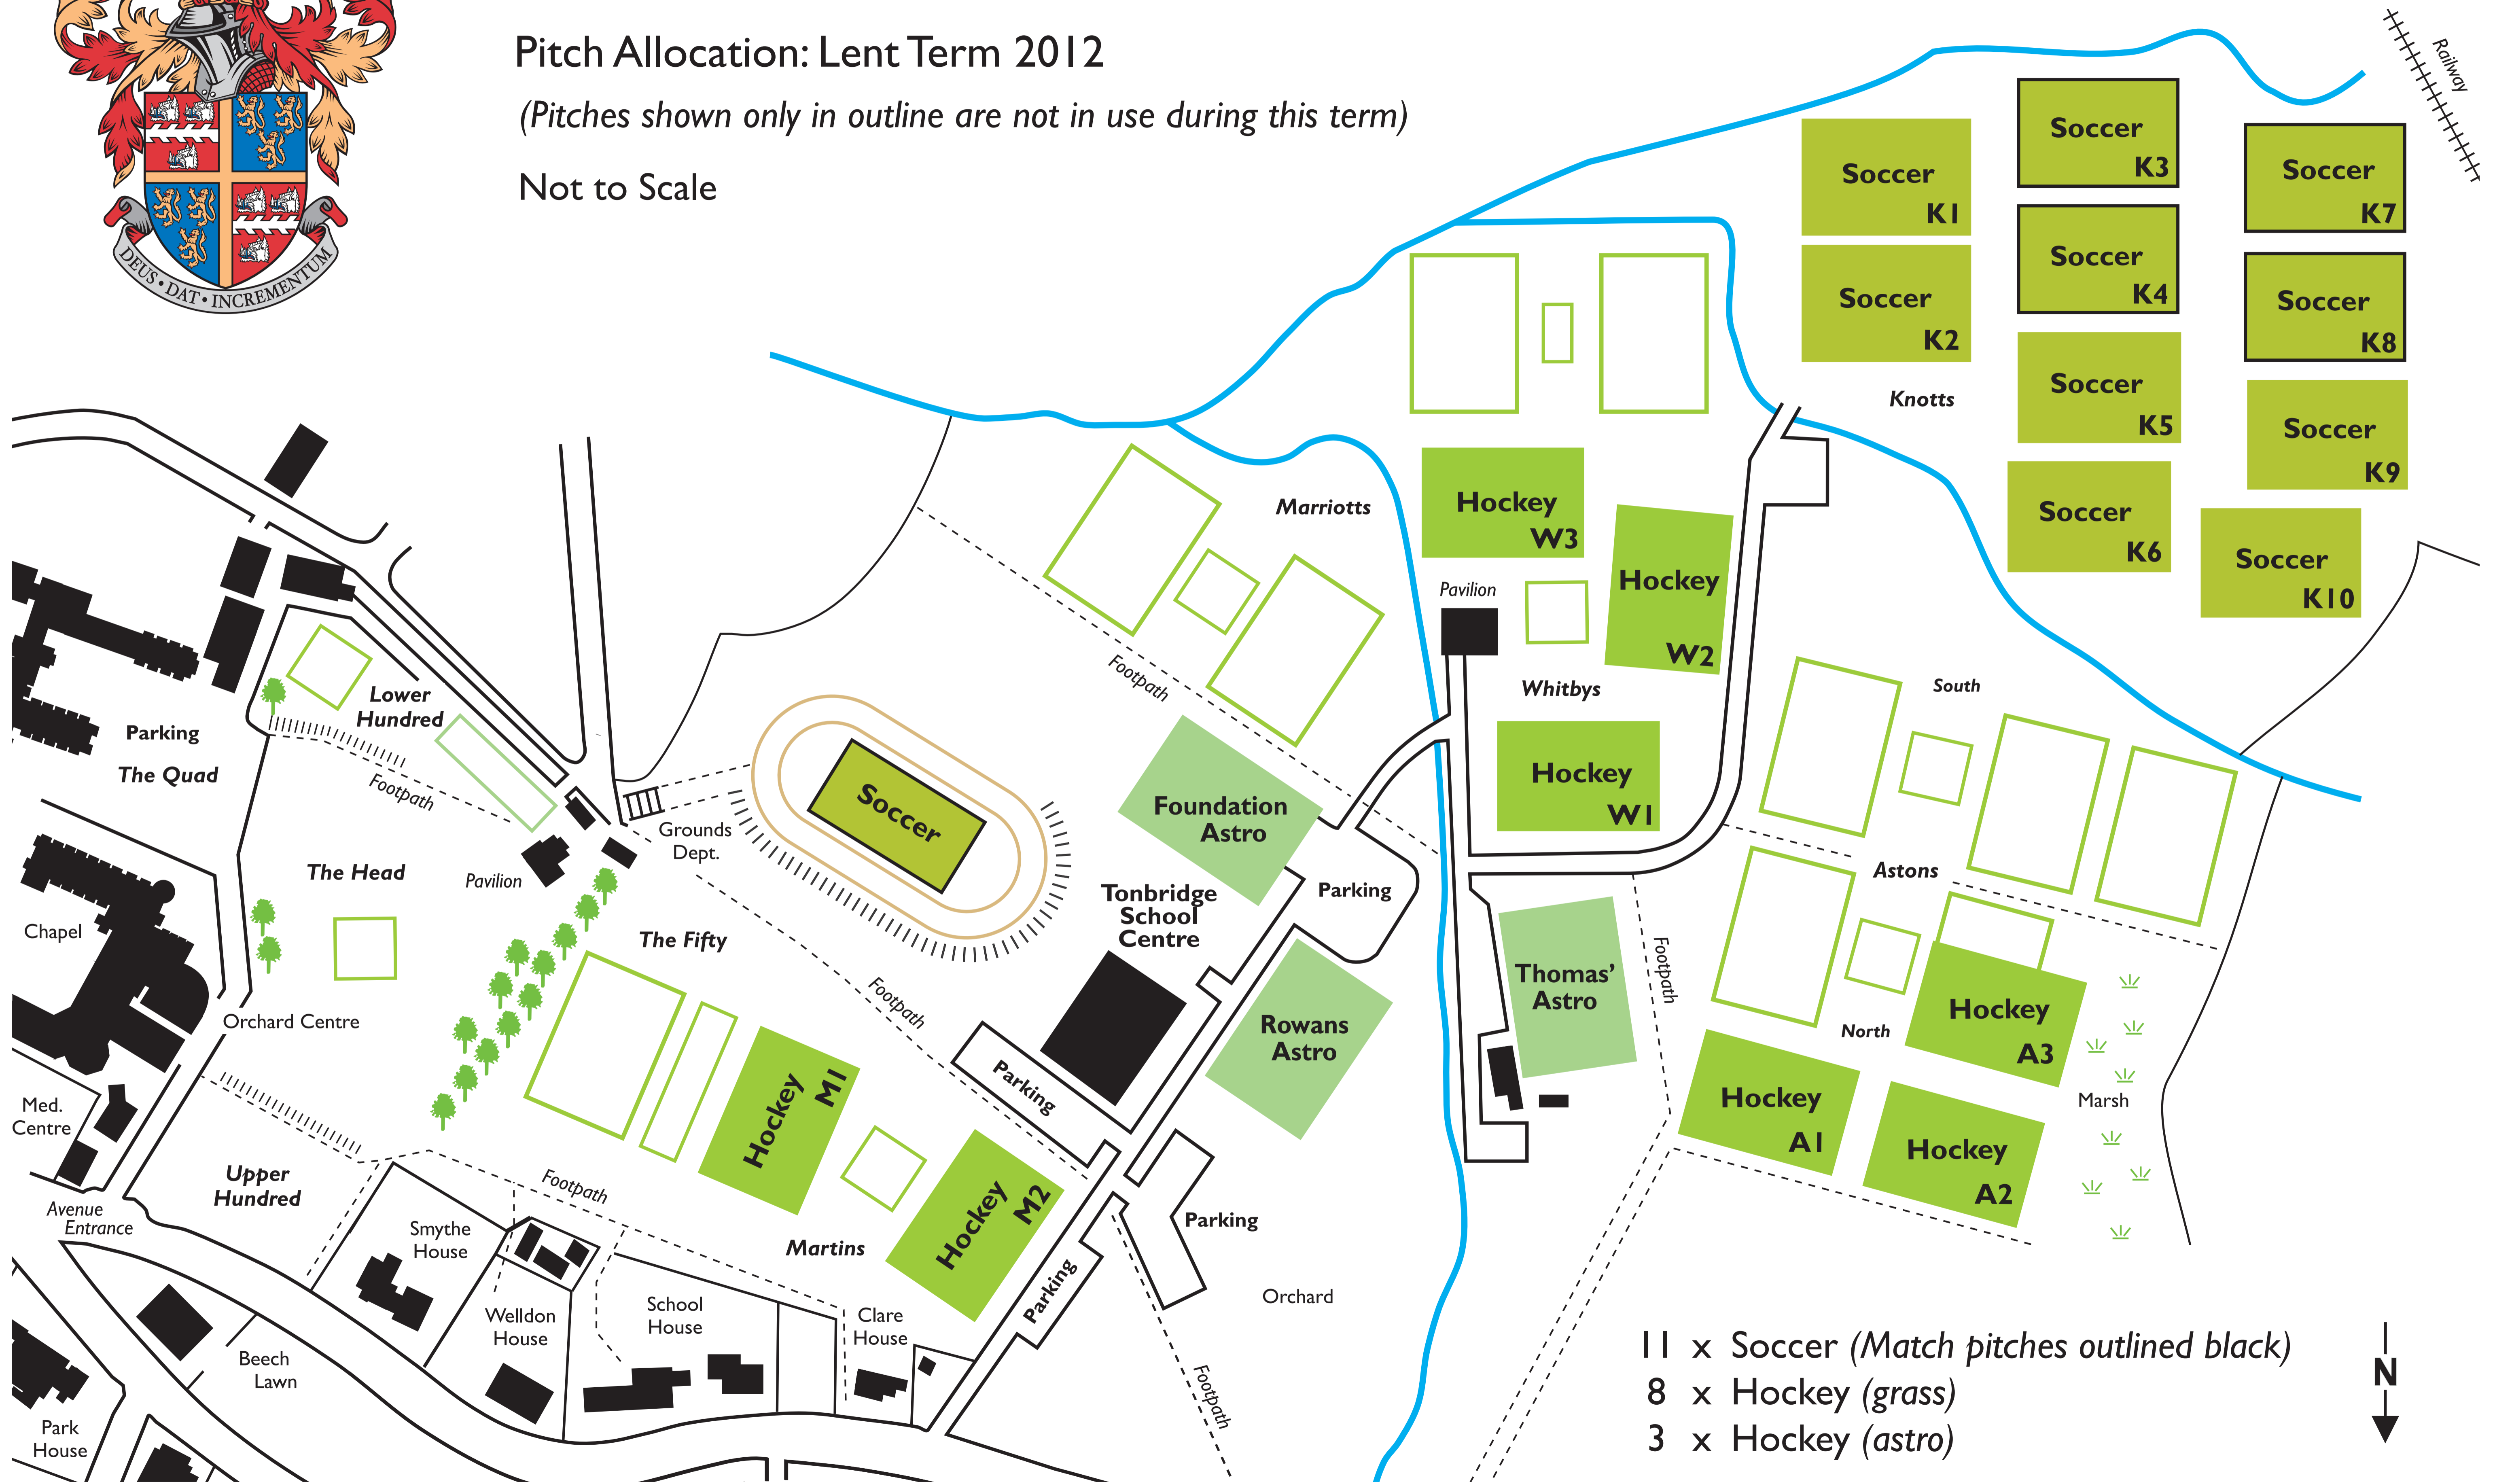

TONBRIDGE SCHOOL

Pitch Allocation: Lent Term 2012

(Pitches shown only in outline are not in use during this term)

Not to Scale

- 11 x Soccer (*Match pitches outlined black*)
- 8 x Hockey (*grass*)
- 3 x Hockey (*astro*)